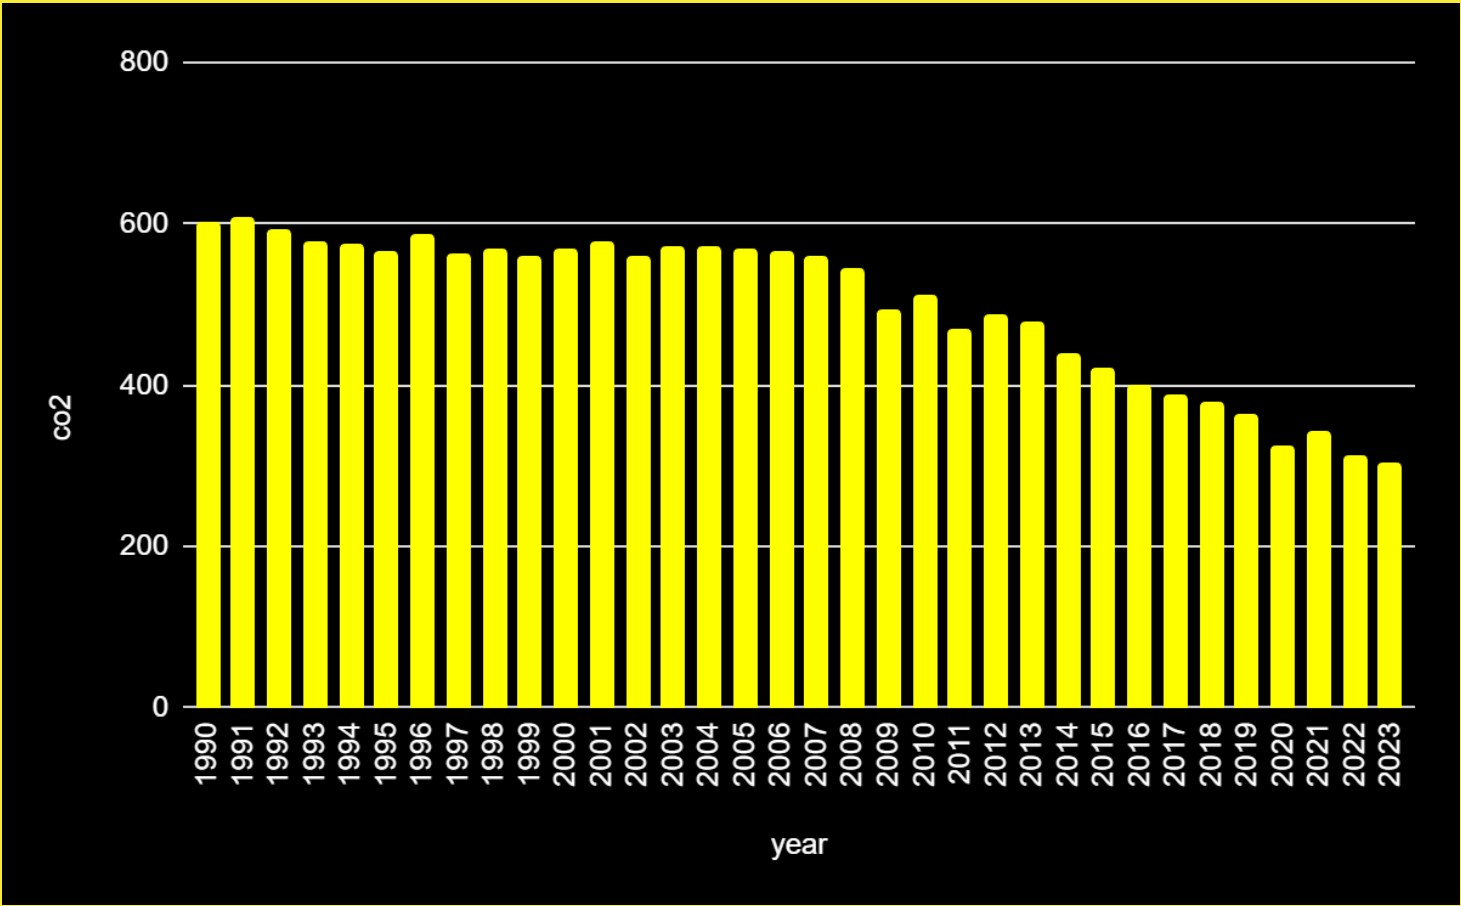

SHAPING TOMORROW

T©M
CHEESEWRIGHT
APPLIED FUTURIST

One in four think the threat of climate change is exaggerated

One in six believe the moon landings were staged

One in five think vaccinations have harmful effects which are not being fully disclosed

3% think the Earth is flat

Source: YouGov

But we've still halved our carbon footprint in 35 years

**What can we do in the
future?**

NEAR AND FAR

THE NEAR FUTURE IS FORGED AT THE **INTERSECTION** OF **PRESSURES** AND **TRENDS**